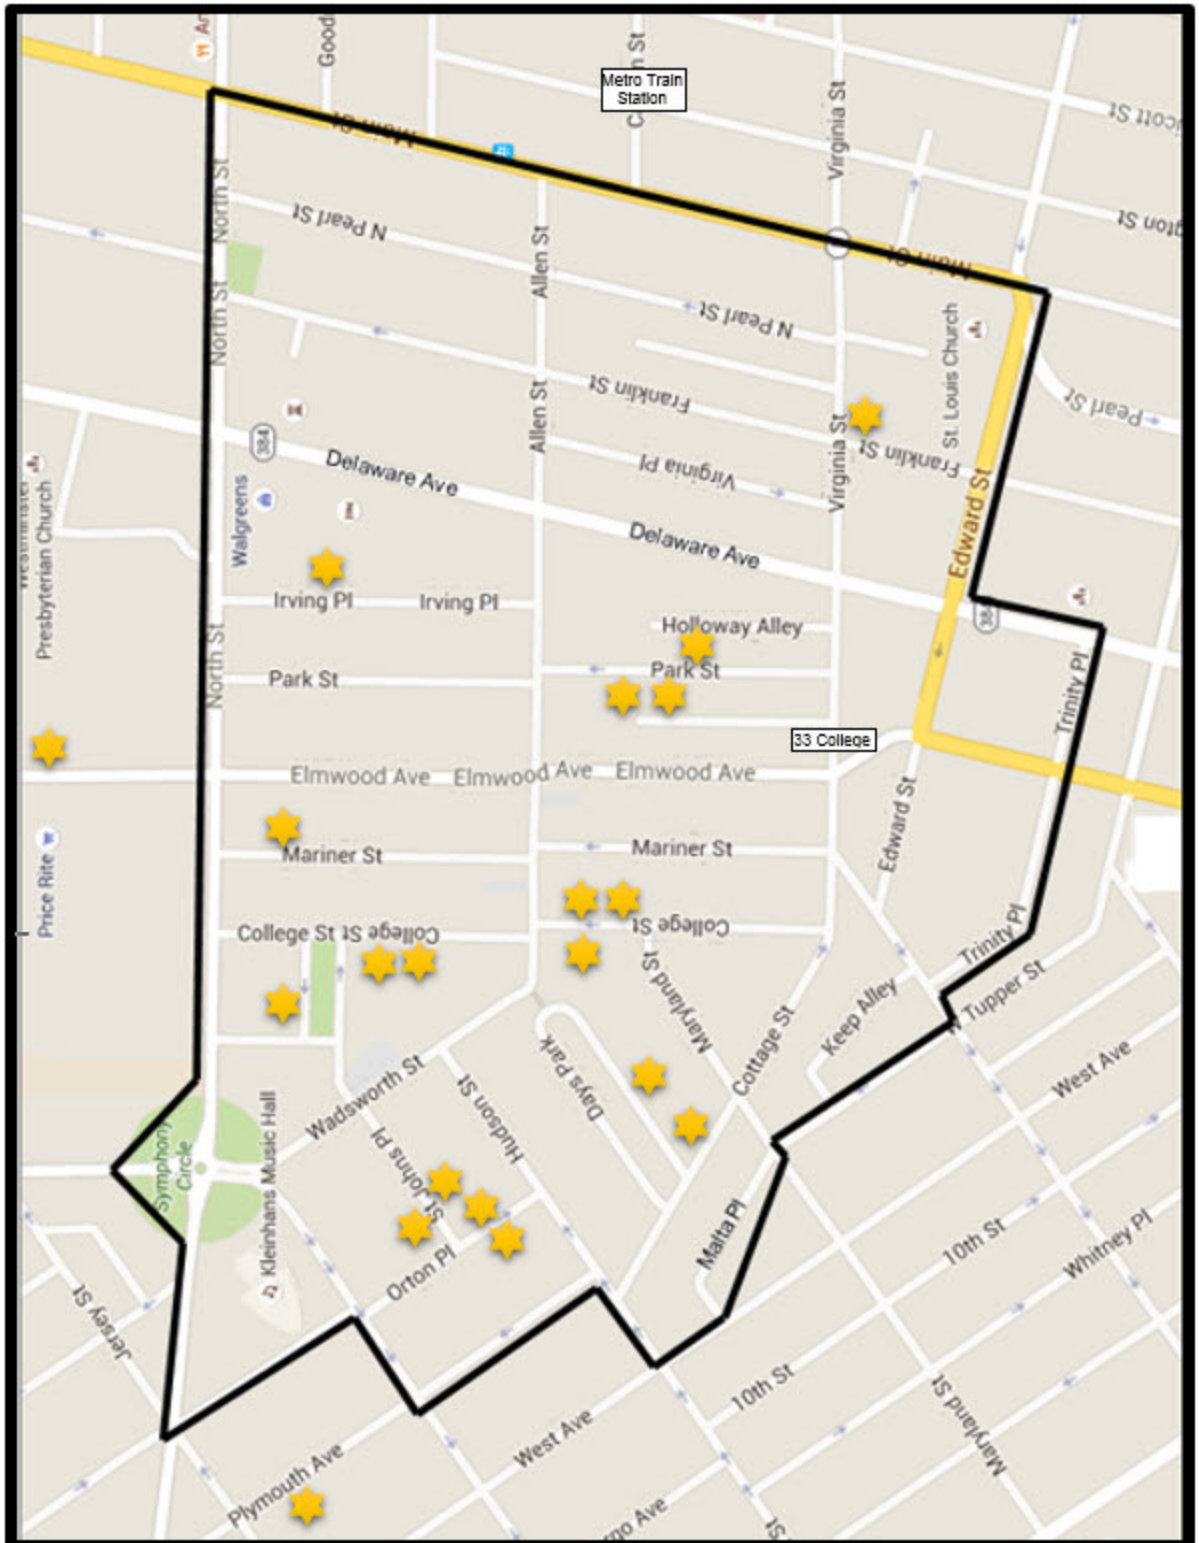

Allentown Neighborhood-Wide Yard and Porch Sale

Saturday, August 24, 2019 10:00 AM – 4:00 PM

Map of Participating Addresses [★]

Allentown Neighborhood-Wide Yard and Porch Sale
Saturday, August 24, 2019 10:00 AM – 4:00 PM

PARTICIPATING ADDRESSES

15 ARLINGTON PLACE

25 DAYS PARK

10 ORTON PLACE

11 ORTON PLACE

61 COLLEGE STREET

63 COLLEGE STREET

70 COLLEGE STREET

132 COLLEGE STREET

138 COLLEGE STREET

95 COTTAGE STREET

245 ELMWOOD AVENUE

417 FRANKLIN STREET

59 IRVING PLACE

29 PARK STREET

38 PARK STREET

62 PARK STREET

124 PLYMOUTH STREET

47 ST. JOHN'S PLACE

51 ST. JOHN'S PLACE

169 MARINER STREET